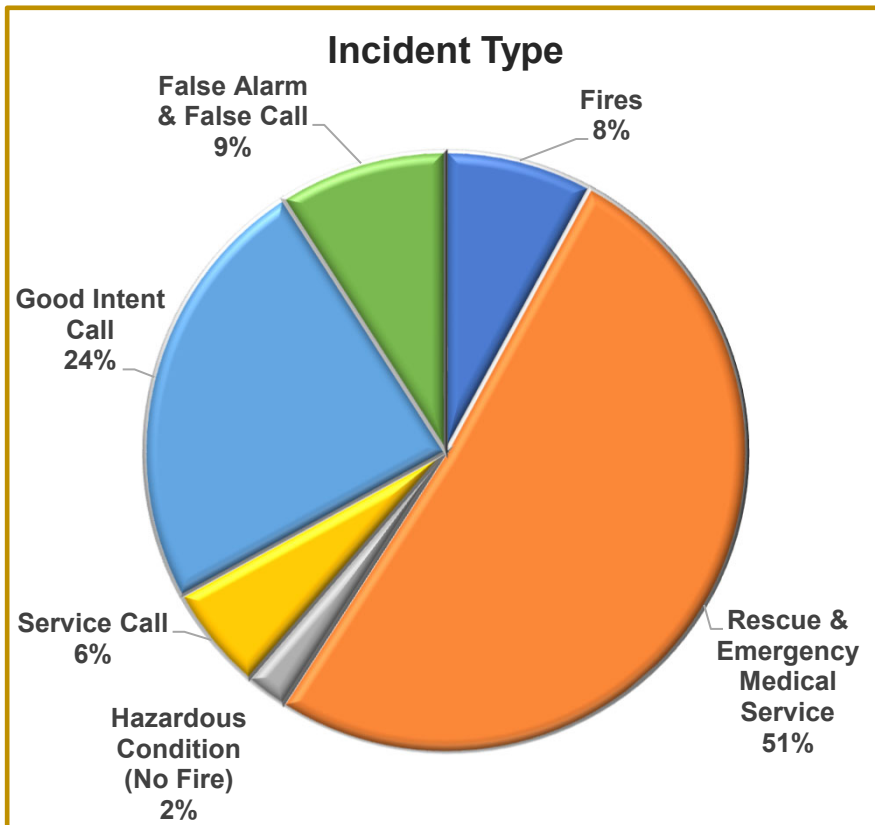

FRENCH CAMP FPD

Monthly Activity Report

JANUARY-2020

* CFS= Calls For Service

*Call Taking Time- Currently is not available for EMS. Can range between 30-120 secs.