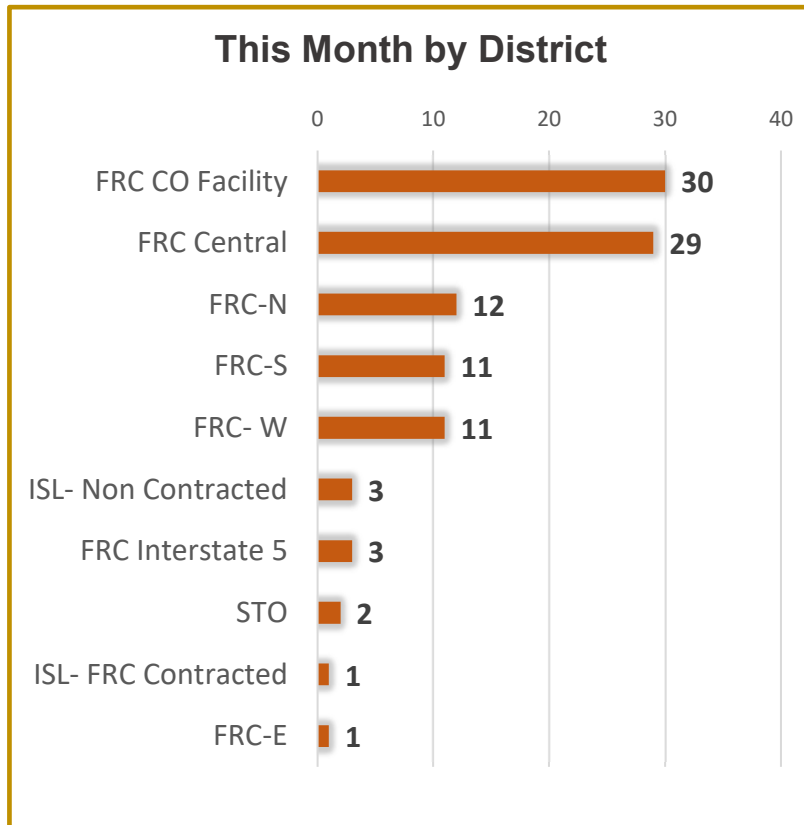

FRENCH CAMP FPD

Monthly Activity Report

JANUARY-2020

* CFS= Calls For Service

*Call Taking Time- Currently is not available for EMS. Can range between 30-120 secs.