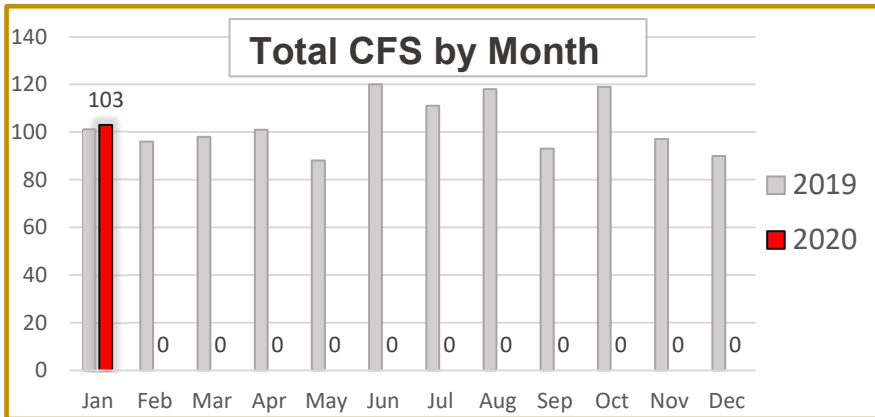

FRENCH CAMP FPD

Monthly Activity Report

JANUARY-2020

* CFS= Calls For Service

*Call Taking Time- Currently is not available for EMS. Can range between 30-120 secs.