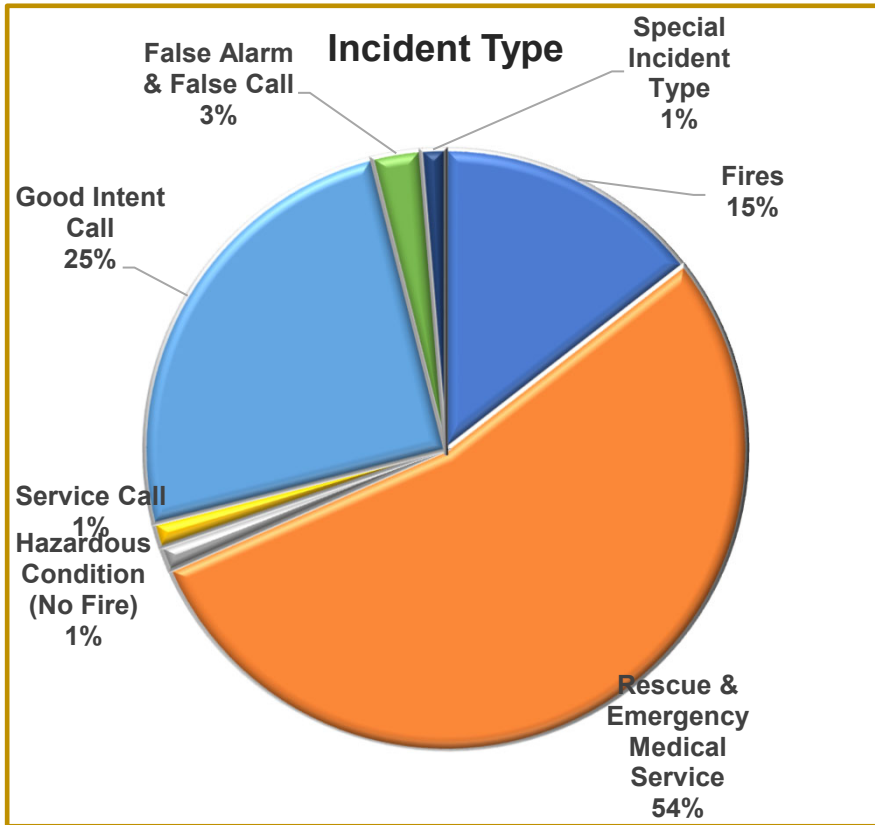

# FEBRUARY-2020

\* CFS= Calls For Service

\*Call Taking Time- Currently is not available for EMS. Can range between 30-120 secs.