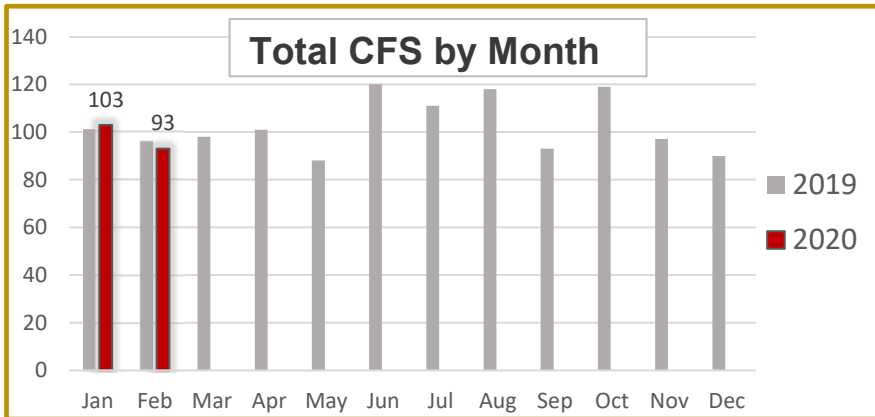

# FEBRUARY-2020

\* CFS= Calls For Service

\*Call Taking Time- Currently is not available for EMS. Can range between 30-120 secs.