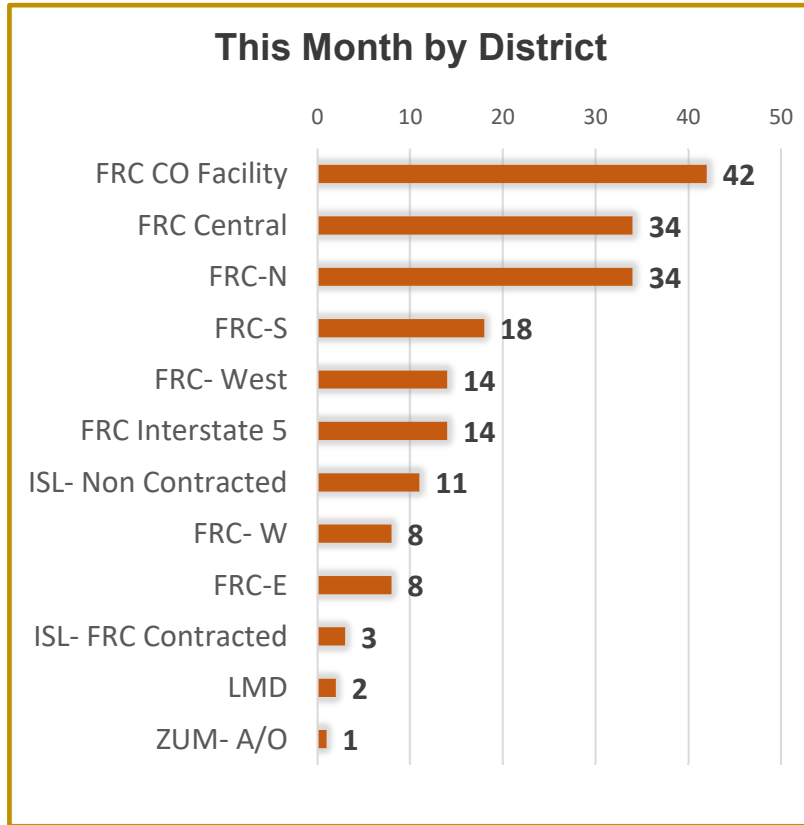

# FEBRUARY-2020

\* CFS= Calls For Service

\*Call Taking Time- Currently is not available for EMS. Can range between 30-120 secs.